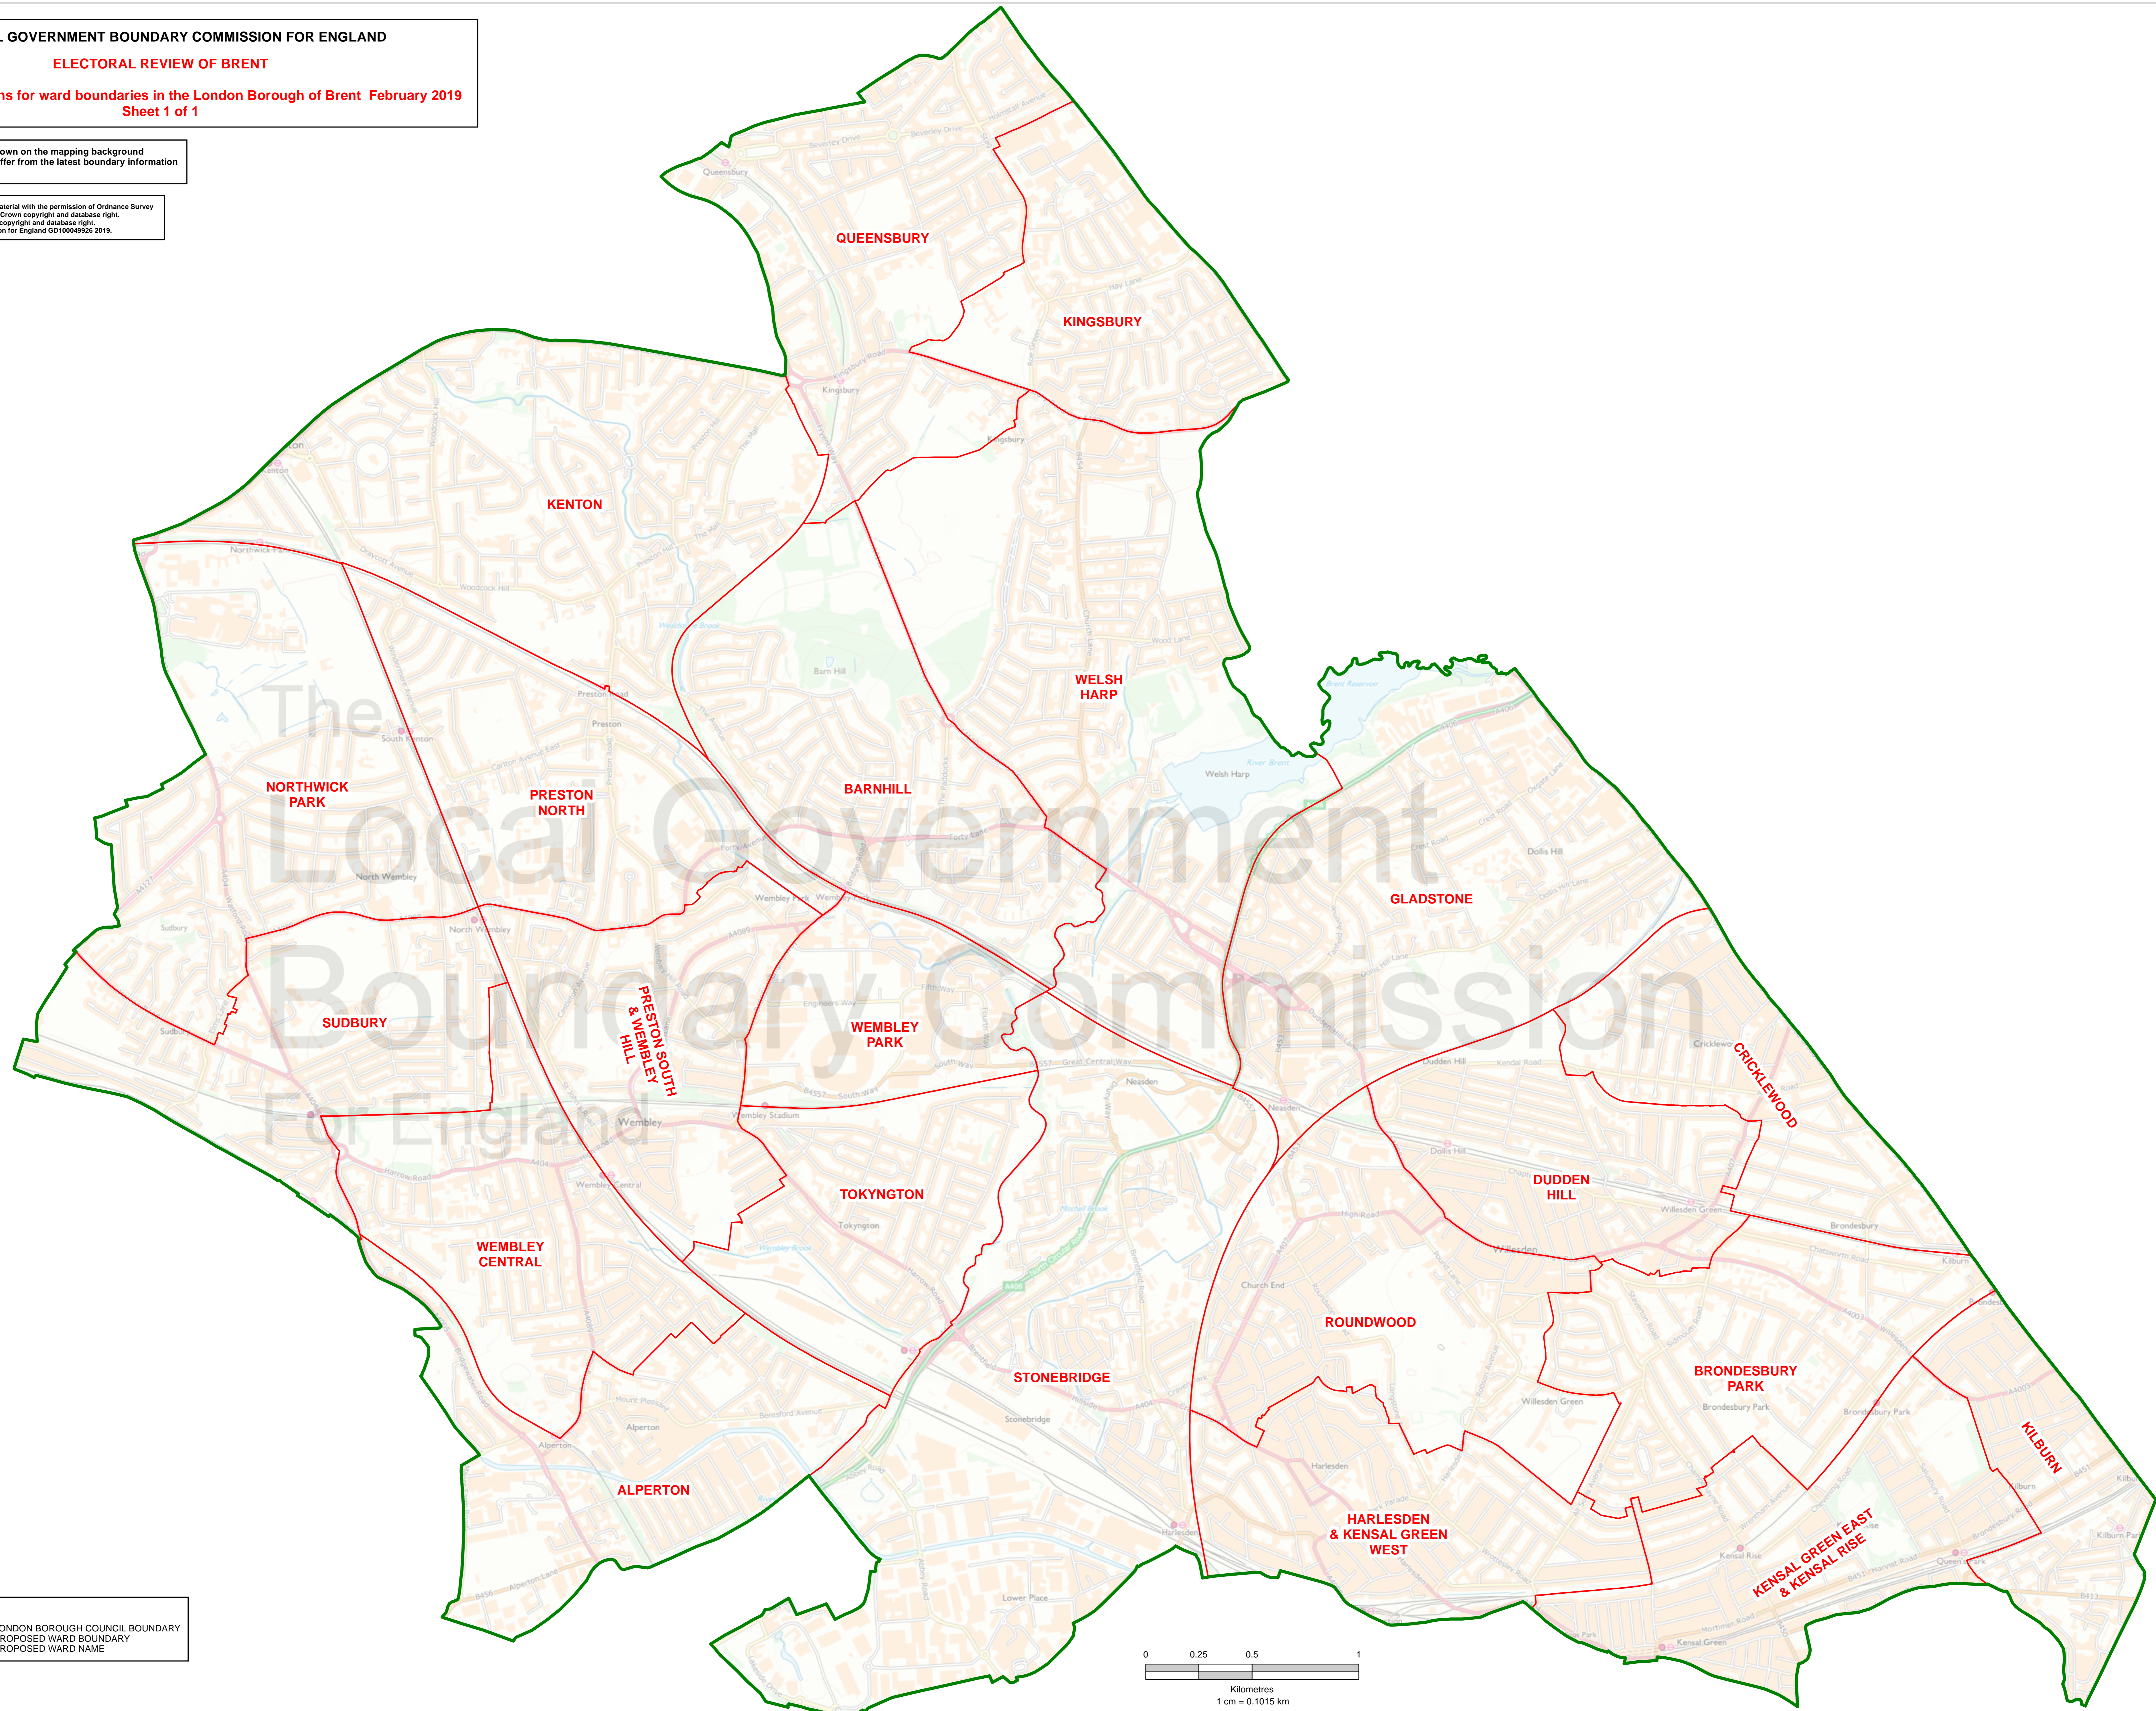

THE LOCAL GOVERNMENT BOUNDARY COMMISSION FOR ENGLAND

ELECTORAL REVIEW OF BRENT

Draft recommendations for ward boundaries in the London Borough of Brent February 2019
Sheet 1 of 1

KEY	
	LONDON BOROUGH COUNCIL BOUNDARY
	PROPOSED WARD BOUNDARY
	PROPOSED WARD NAME